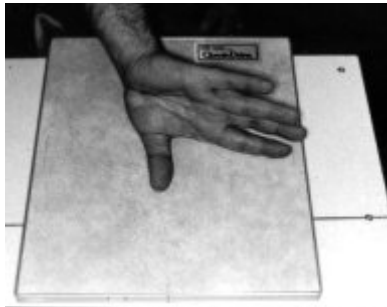

Roberts thumb Xray view

Xray beam angle 90 degrees.

This is really an AP of the thumb.